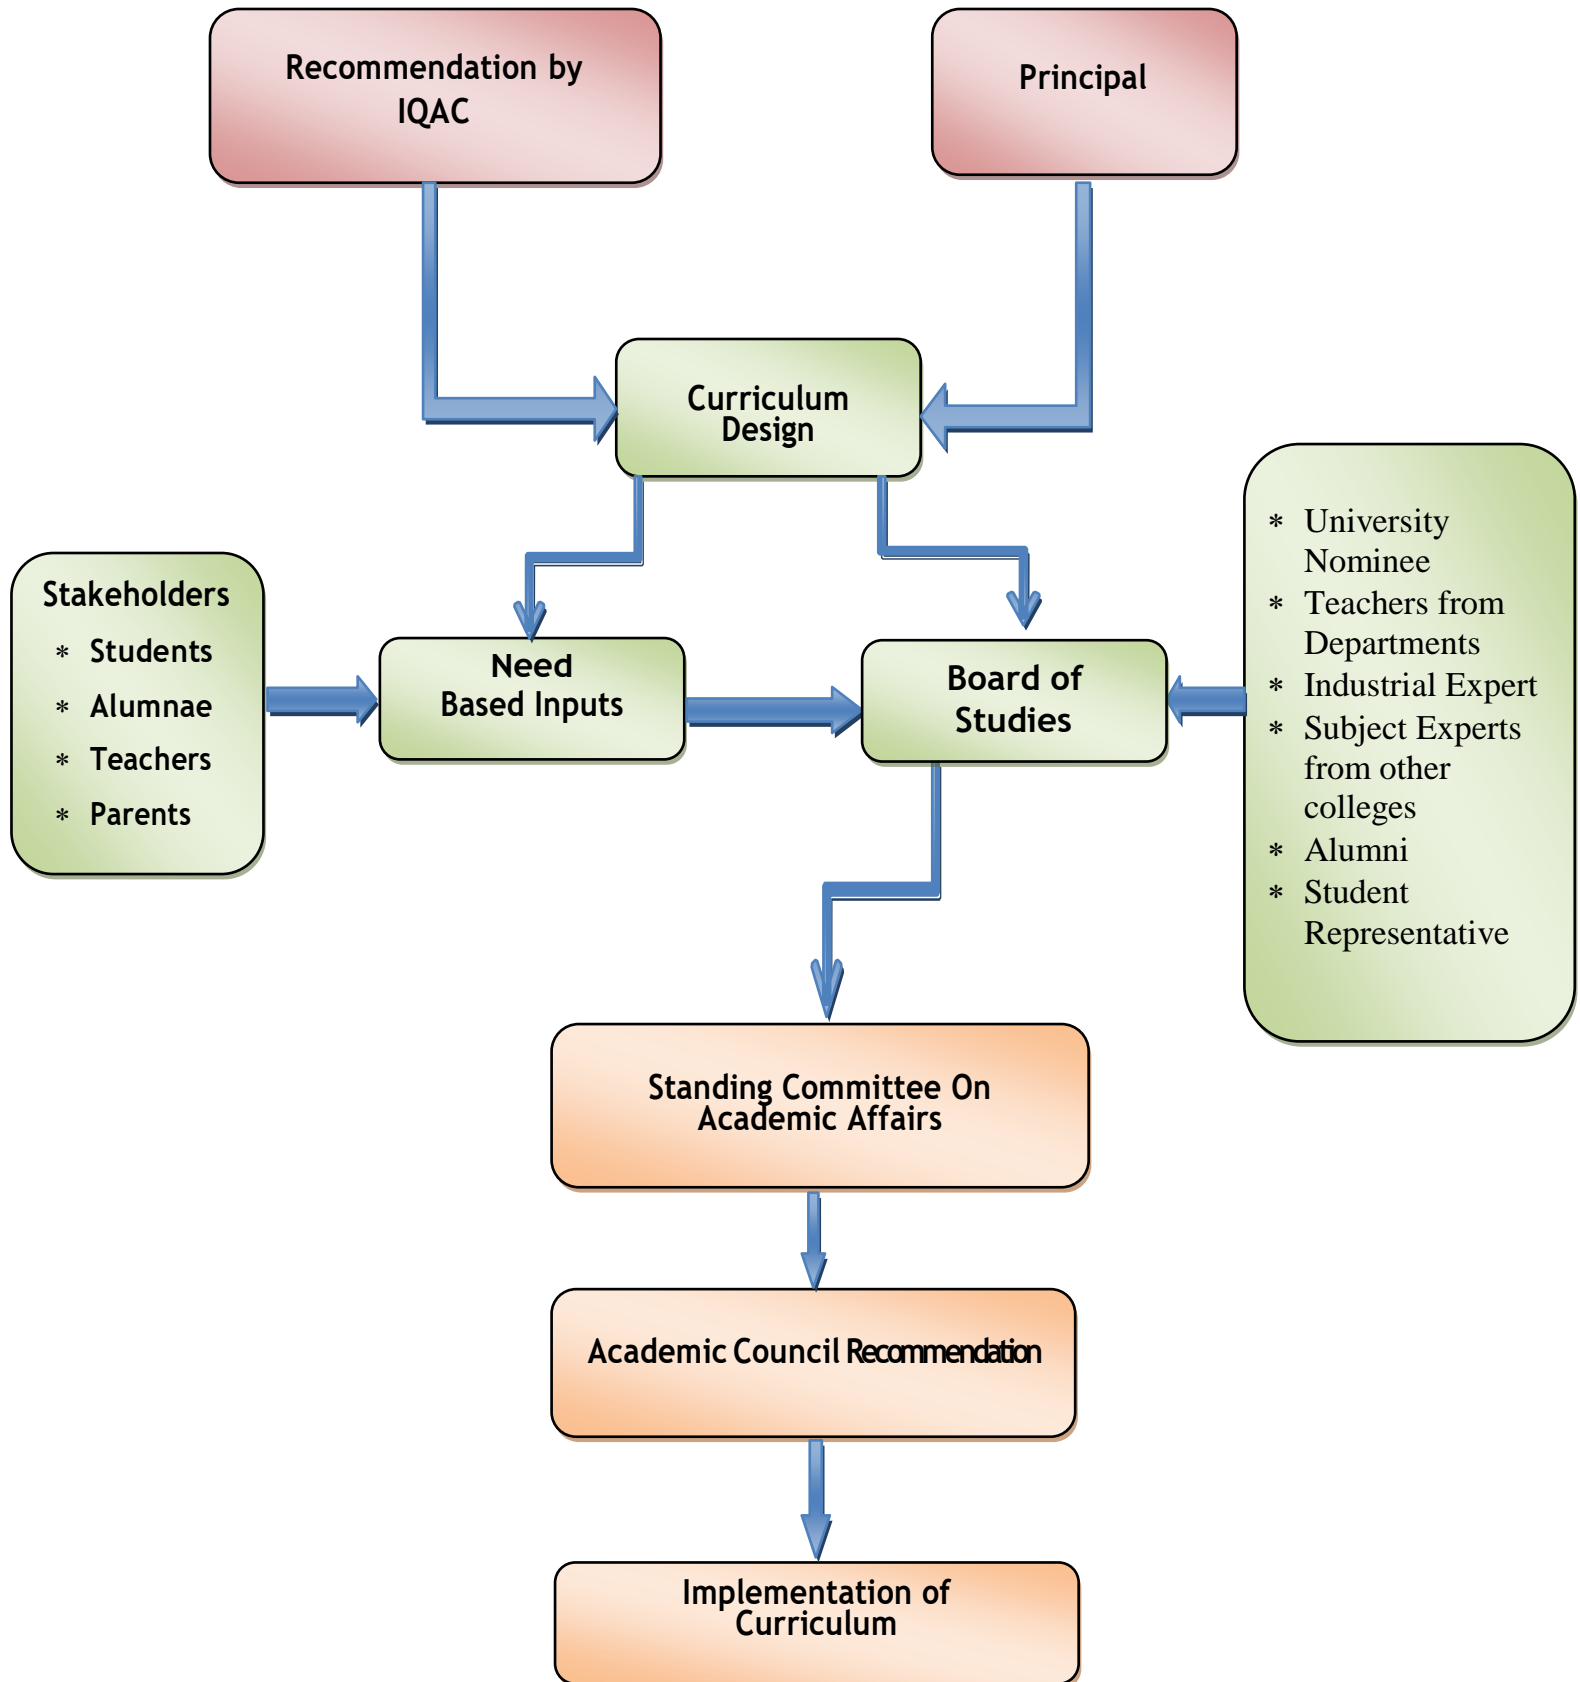

KONGUNADU ARTS AND SCIENCE COLLEGE

(Autonomous Institution Affiliated to Bharathiar University)

Re-Accredited by NAAC with 'A+' Grade (4th Cycle)

Coimbatore – 641 029

Decentralization and Participative Management Curriculum Design and Implementation

KONGUNADU ARTS AND SCIENCE COLLEGE
(Autonomous)
Coimbatore - 641 029

Minutes of Board of Studies

Academic Year 2020-2021

S.No	Name of Department	Minutes of BOS
1.	Part-I -Tamil (Aided and Unaided)	https://www.kongunaducollege.ac.in/profile/899292293ls_0.pdf
2.	Part-II -English (Aided and Unaided) and BA English Literature	https://www.kongunaducollege.ac.in/profile/328185971ls_0.pdf
3.	Mathematics (Aided and Unaided) (UG & PG)	https://www.kongunaducollege.ac.in/profile/1360323911ls_0.pdf
4.	Physics (Aided) (UG & PG)	https://www.kongunaducollege.ac.in/profile/248676165ls_0.pdf
5.	Chemistry (Aided) (UG)	https://www.kongunaducollege.ac.in/profile/650290284ls_0.pdf
6.	Botany (Aided) (UG & PG)	https://www.kongunaducollege.ac.in/profile/568441039ls_0.pdf
7.	Zoology (Aided) (UG & PG)	https://www.kongunaducollege.ac.in/profile/1966067481ls_0.pdf
8.	Biochemistry (Aided) (UG)	https://www.kongunaducollege.ac.in/profile/1434909715ls_0.pdf
9.	Computer Science (Aided and Unaided) (UG)	https://www.kongunaducollege.ac.in/profile/905734384ls_0.pdf
10.	English Literature(Unaided) (PG)	https://www.kongunaducollege.ac.in/profile/385780262ls_0.pdf